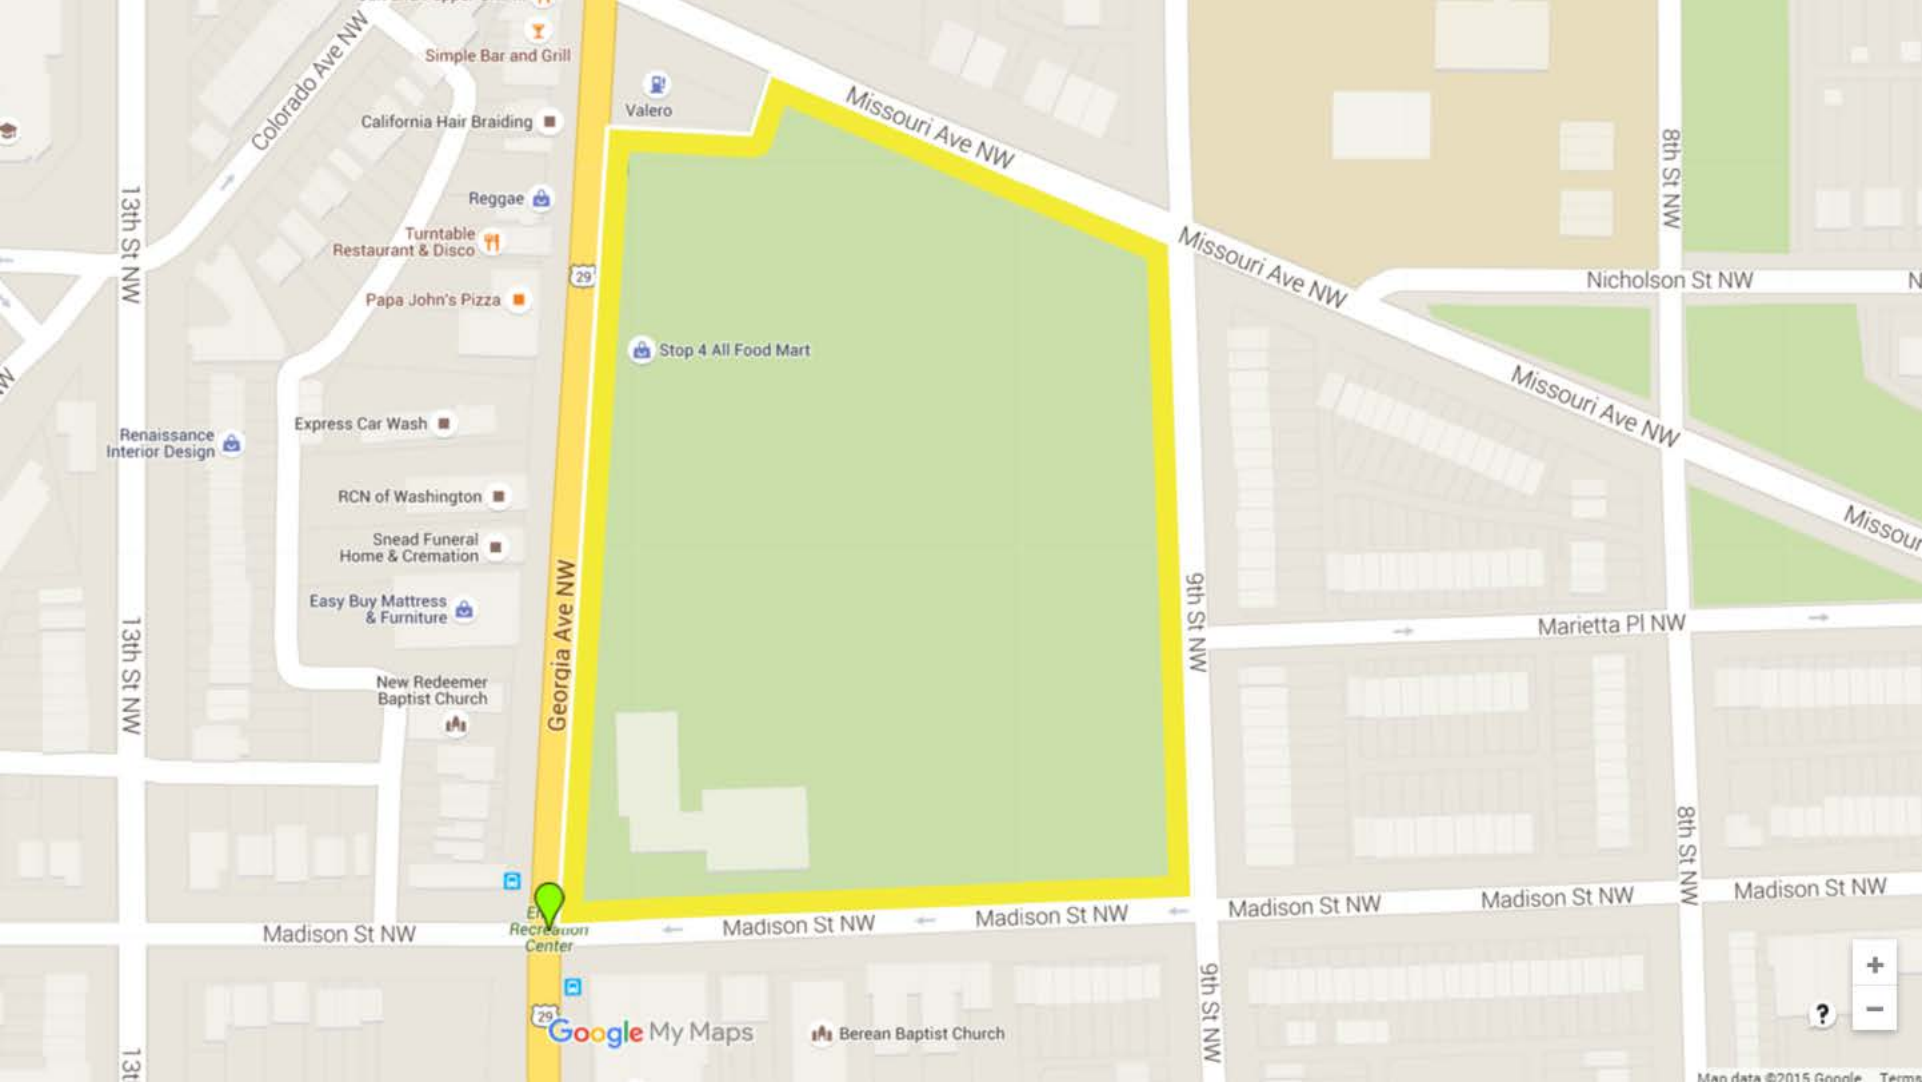

New Redeemer Baptist Church

Madison St NW

Erin Recreation Center

29

Georgia Ave NW

Stop 4 All Food Mart

Madison St NW

Missouri Ave NW

9th St NW

Madison St NW

Marietta

116

Colorado Ave NW

Simple Bar and Grill

California Hair Braiding

Valero